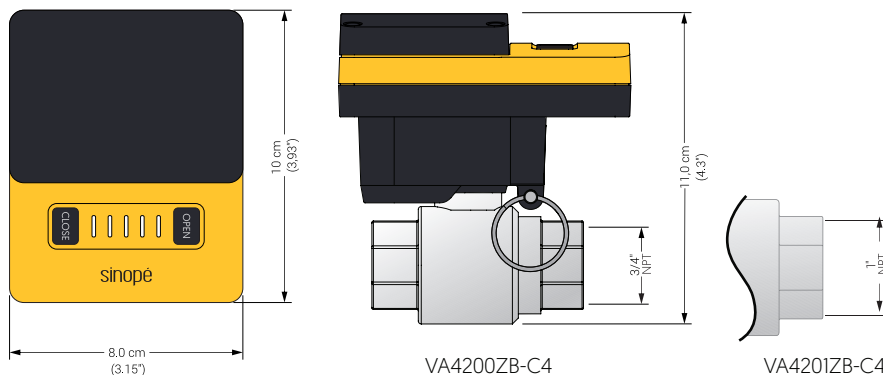

sinopé

T. : 450.741.7700 TF: 1.855.741.7701

sinopetech.com

ventes.sales@sinopetech.com

Saint-Jean-sur-Richelieu, Qc, Canada

270-3150-0007-D