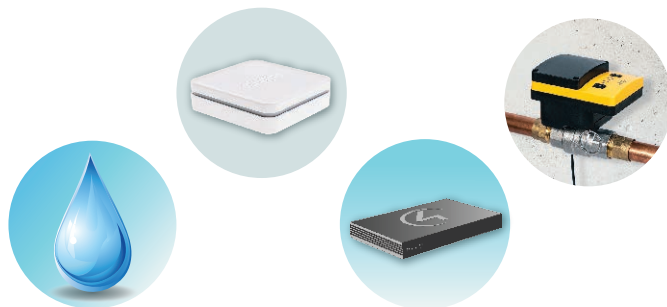

### OPERATION

- Easily integrate the valve into your Control4 home automation system.
- Control the opening and closing of the valve through your Control4 controller.\*

\* Requires the Control4 App and a 4Sight subscription