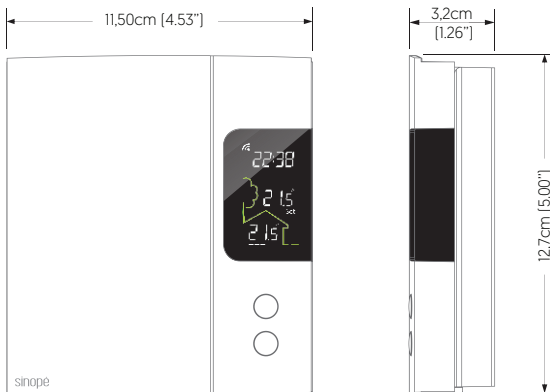

TH1124ZB-C4

SPECIFICATIONS

Operating voltage: 120 / 208 / 240 Vac, 60 Hz
Setpoint range: 5 °C to 30 °C [41 °F to 86 °F]
Display range: 0 °C to 50 °C [32 °F to 99 °F]
Resolution: ±0.5 °C [±1 °F]
Storage: -20 °C to 50 °C [-4 °F to 122 °F]
Operation: 0 °C to 50 °C [32 °F to 122 °F]

Load	TH1123ZB	TH1124ZB
Min.	0.5 A / 120 W @ 240 Vac	0.5 A / 120 W @ 240 Vac
Max.	12.5 A / 3000 W @ 240 Vac	16.7 A / 4000 W @ 240 Vac

Zigbee 3.0 Profile
Frequency: 2.4 GHz
Transmission power: +20 dBm
Receiver sensitivity: -108 dBm

Tested in accordance with CSA-C828-13

sinopé

T. : 450.741.7700 TF: 1.855.741.7701

sinopetech.com

ventes.sales@sinopetech.com

Saint-Jean-sur-Richelieu, Qc, Canada

270163-0003-C