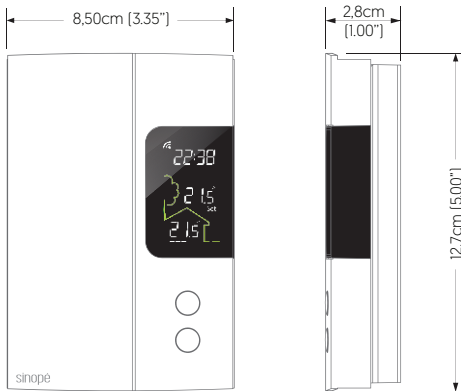

OPERATION

- Easy installation [2 non-polarized wires]. The smart thermostat for electric heating can be controlled manually or remotely.

Remote access requires a permanent Internet connection and a Control4 controller.