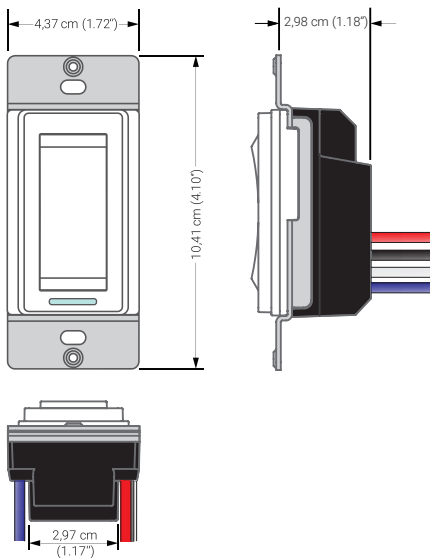

SMART LIGHT SWITCH AND DIMMER

SW2500ZB-C4 / DM2500ZB-C4

ADDED VALUE

- No minimum load required
- Adjustment of the minimum light intensity [DM2500ZB-C4 only]
- 3-way compatible
- Ceiling fan control [SW2500ZB-C4 only]
- Dimmable DEL indicator
- Voice control with Alexa [Amazon Echo]
- 3-year warranty

OPERATION

- The smart light switch and dimmer allow the remote and manual control of lighting.
- Extended range communication.

Remote access requires a permanent Internet connection and a Control4 controller.

SPECIFICATIONS

	Light switch	Dimmer
Operating voltage	120 Vac, 60 Hz	120 Vac, 60 Hz
Maximum load	450 W : LED, CFL, Halogen 600 W : Incandescent 1800 W: Resistive 1/2 HP : Ceiling fan	150 W : Dimmable LED and CFL 400 W: Incandescent, Halogen (multi-gang - 3 units) 500 W: Incandescent, Halogen (multi-gang - 2 units) 600 W: Incandescent, Halogen (single installation)
Operating temperature	0 °C to 40 °C [32 °F to 104 °F]	0 °C to 40 °C [32 °F to 104 °F]
Storage temperature	-20 °C to 50 °C [-4 °F to 122 °F]	-20 °C to 50 °C [-4 °F to 122 °F]
ANSI/UL Standard	Conforms to ANSI/UL Std. 916, certified to CAN/CSA Std. C22.2 No205	Conforms to ANSI/UL Std. 1472, certified to CAN/CSA Std. C22.2 No184.1

TRANSMISSION

Zigbee 3.0 profile

Frequency: 2.4 GHz

Transmission power: +20 dBm

Receiver sensitivity: -108 dBm

sinopé

T: 450.741.7700 TF: 1.855.741.7701

sinopetech.com

ventes.sales@sinopetech.com

Saint-Jean-sur-Richelieu, Qc, Canada